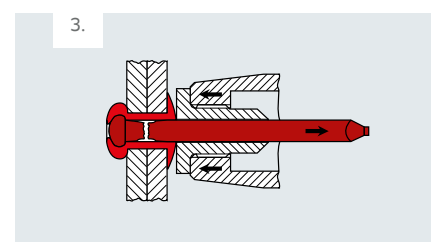

POP® Soft-Set Blind Rivets

POP Soft-Set blind rivets are ideal for particularly soft and brittle materials as the blind sleeve is made of A199 aluminium.

Applications

- General industry
- Household appliances
- Interior fittings
- Automotive industry
- Bodywork and vehicle manufacture

Benefits at a glance

- Ideal for synthetic or plastic components
- Universal use
- Quick and secure installation
- Permanent secure fixing
- Heatless installation means component will not warp.
- Eliminates extensive refinishing