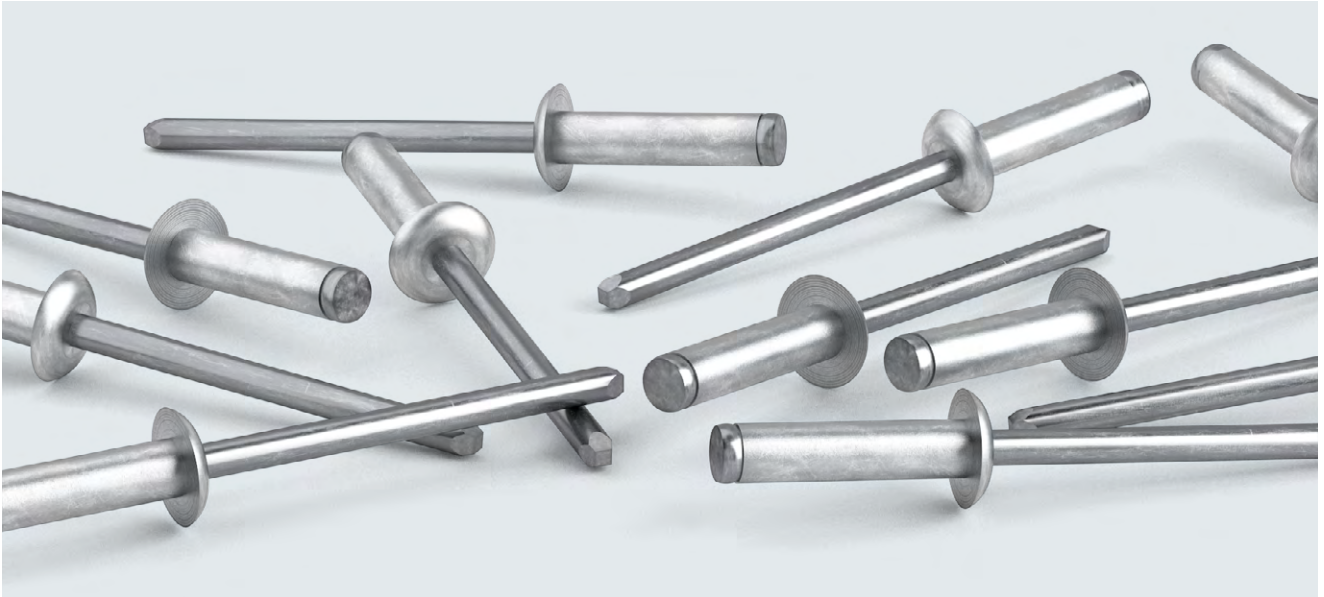

# POP<sup>®</sup> Soft-Set Blind Rivets

# POP® Soft-Set Blind Rivets

POP Soft-Set blind rivets are ideal for particularly soft and brittle materials as the blind sleeve is made of A199 aluminium.