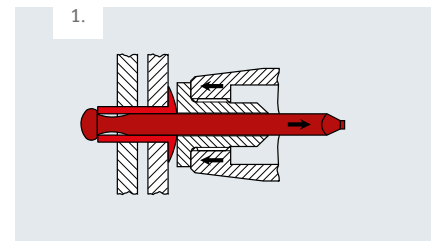

POP® Soft-Set Blind Rivets

POP Soft-Set blind rivets are ideal for particularly soft and brittle materials as the blind sleeve is made of A199 aluminium.

Applications

- General industry
- Household appliances
- Interior fittings
- Automotive industry
- Bodywork and vehicle manufacture

Benefits at a glance

- Ideal for synthetic or plastic components
- Universal use
- Quick and secure installation
- Permanent secure fixing
- Heatless installation means component will not warp.
- Eliminates extensive refinishing