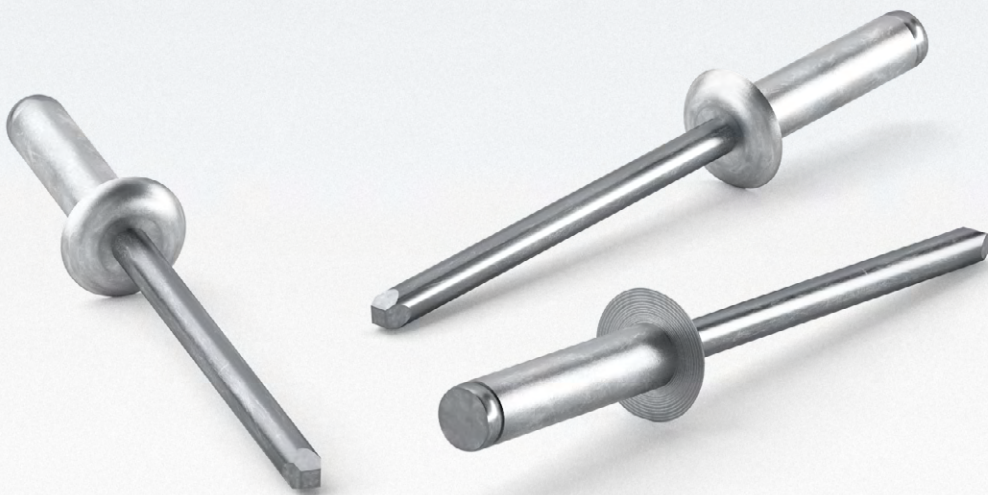

Fastening Technology / Blind Rivets

POP® Soft-Set Blind Rivets