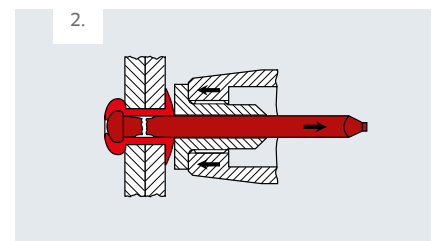

POP® Soft-Set Blind Rivets

POP Soft-Set blind rivets are ideal for particularly soft and brittle materials as the blind sleeve is made of A199 aluminium.

Applications

- General industry
- Household appliances
- Interior fittings
- Automotive industry
- Bodywork and vehicle manufacture

Benefits at a glance

- Ideal for synthetic or plastic components
- Universal use
- Quick and secure installation
- Permanent secure fixing
- Heatless installation means component will not warp.
- Eliminates extensive refinishing